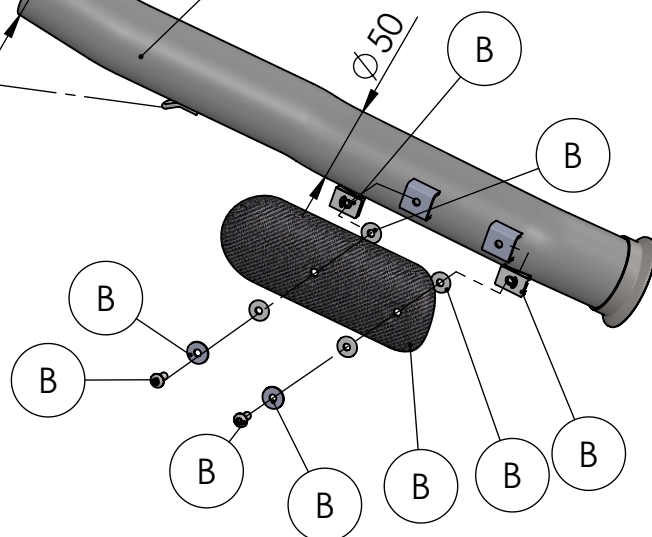

Carbon end cap set  
Cod.3014000701R

E13 92R - 02 10399

Muffler repack kit  
Cod.414205R

Muffler kit  
Cod.3014328481R

S.s end cap set  
Cod.307242711R

Outer sleeve  
replacement kit  
Cod.3014328010R

Spring and rubber  
replacement kit  
Cod.303949001R

Belts and rivets kit  
Cod.088425010R

Manifold kit  
Cod.3014063202R

## ART. 14328E - SPARE PARTS

KTM 790 ADVENTURE/R - 890 ADVENTURE/L (A2)/R/RALLY  
(Fits with original panniers) ( also fits 35kW version)

(A) FITTING KIT Cod. 3014063601R

(B) CARBON COVER KIT cod. 306974002R